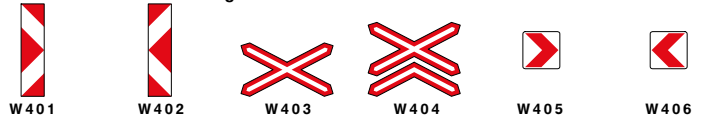

Hazard marker signs

Contact us:

+27 87 808 8326
info@signsrus.co.za

Sample selection.
This list is not exhaustive