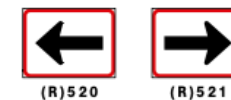

Selective Restriction signs - Action

Contact us:

+27 87 808 8326
info@signsrus.co.za

Sample selection.
This list is not exhaustive