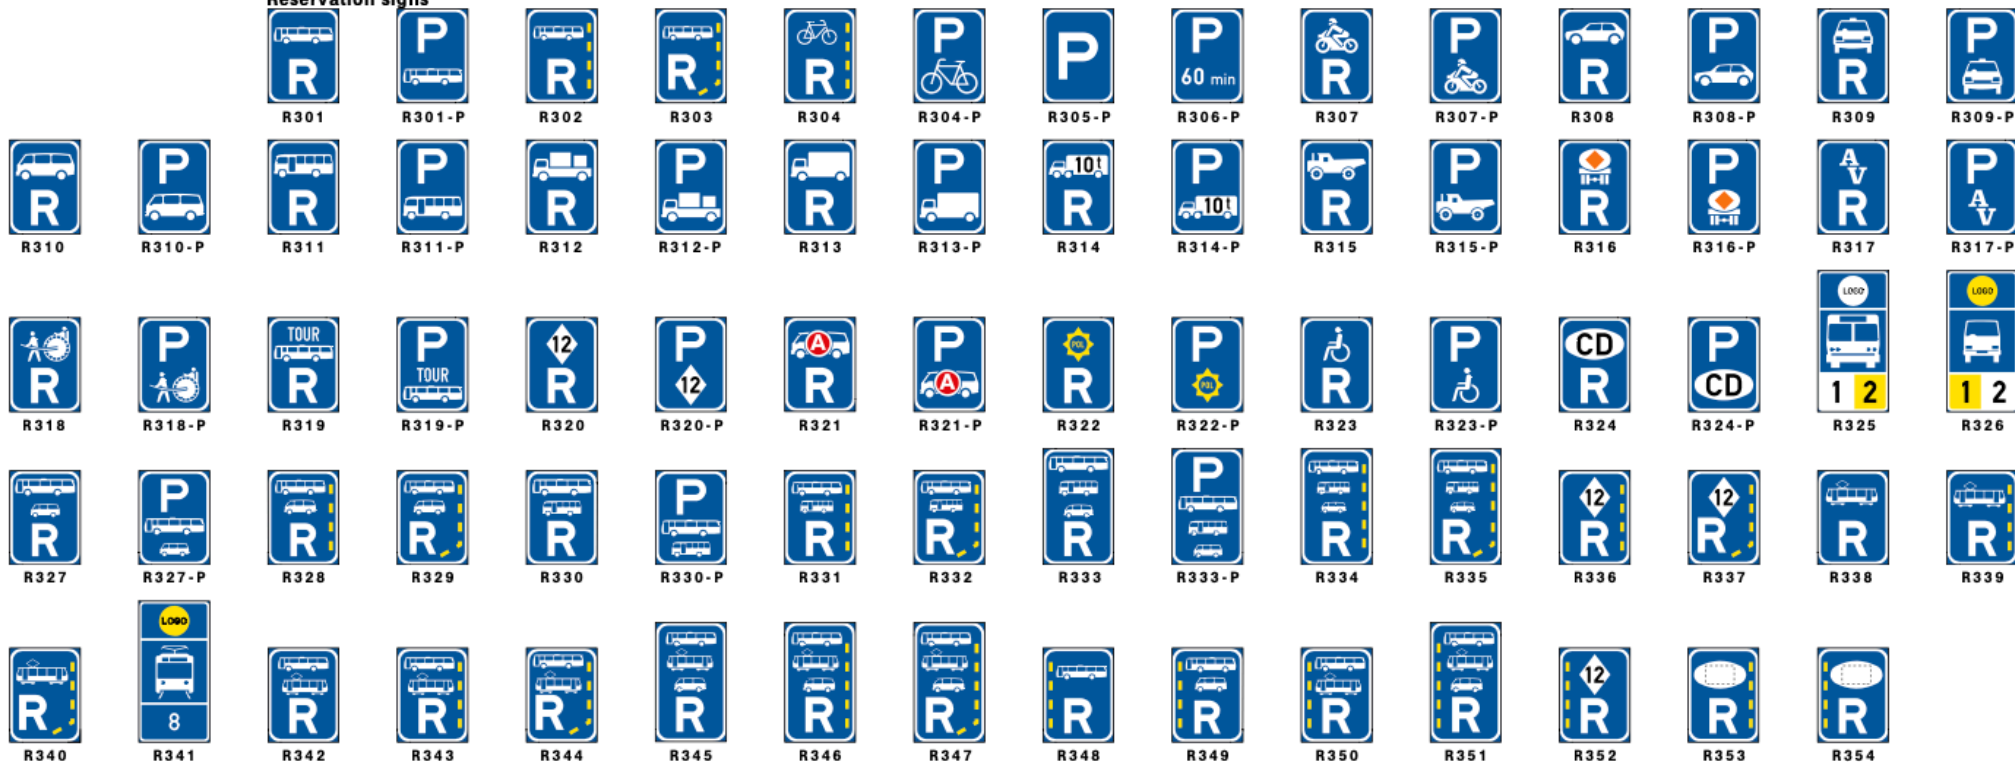

Reservation signs

Comprehensive signs

Selective Restriction signs - Time

Selective Restriction signs - Time

Selective Restriction signs - Action

Contact us:

+27 87 808 8326
info@signsrus.co.za

Sample selection.
 This list is not exhaustive

Control

Command

Prohibition

SIZES

(km/h)	R1	R1.2	R1.3 & R1.4	R1.5A & R1.5B	R2	R2.1	R2.2	R3 & R6	R4.1, R4.2 & R4.3	R5
0-60	600	900	248	600	900	225 x 300	900	600	600 x 450	247
61-80	900	1200	373	900	1200	338 x 450	1200	900	900 x 675	370
81-100	1200	1500	499	1200	1200	450 x 600	1200	1200	1200x900	370
101-120	1200	1500	499	1200	1500	563 x 750	1500	1200	1200x900	370

SIZES

(km/h)	D (mm)
0-60	600
61-80	900
81-120	1200

SIZES

(km/h)	D (mm)
0-60	600
61-80	900
81-120	1200

Reservation

De-Restriction

SIZES

(km/h)	L x H	(km/h)	L x H
0-60	300 x 600	0-60	450 x 750
61-80	400 x 800	61-80	675 x 1125
81-120	450 x 900	81-120	1200 x 2000

SIZES

(km/h)	L x H
0-60	450 x 600
61-80	675 x 900
81-120	900 x 1200

Contact us:

+27 87 808 8326
info@signsrus.co.za

Sample selection.
 This list is not exhaustive