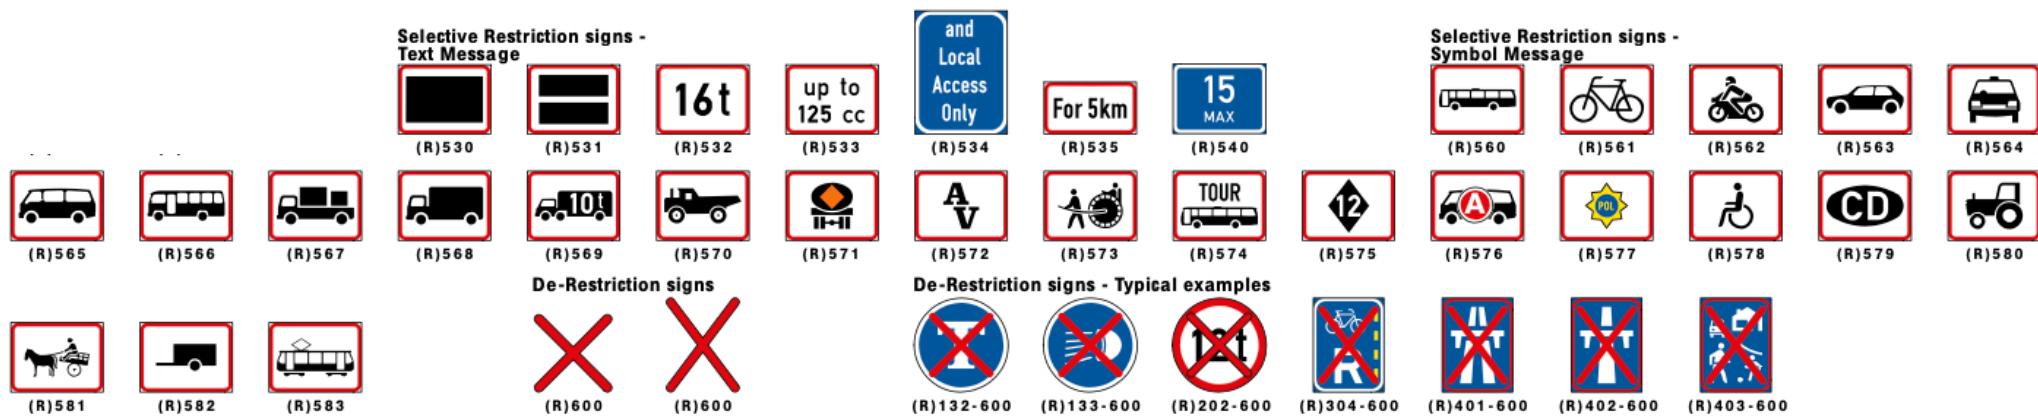

Reservation signs

Comprehensive signs

Selective Restriction signs - Time

Selective Restriction signs - Time

Selective Restriction signs - Action

Contact us:

+27 87 808 8326
info@signsrus.co.za

Sample selection.
 This list is not exhaustive

Control

Command

Prohibition

SIZES

(km/h)	R1	R1.2	R1.3 & R1.4	R1.5A & R1.5B	R2	R2.1	R2.2	R3 & R6	R4.1, R4.2 & R4.3	R5
0-60	600	900	248	600	900	225 x 300	900	600	600 x 450	247
61-80	900	1200	373	900	1200	338 x 450	1200	900	900 x 675	370
81-100	1200	1500	499	1200	1200	450 x 600	1200	1200	1200x900	370
101-120	1200	1500	499	1200	1500	563 x 750	1500	1200	1200x900	370

SIZES

(km/h)	D (mm)
0-60	600
61-80	900
81-120	1200

SIZES

(km/h)	D (mm)
0-60	600
61-80	900
81-120	1200

Reservation

De-Restriction

SIZES

(km/h)	L x H	(km/h)	L x H
0-60	300 x 600	0-60	450 x 750
61-80	400 x 800	61-80	675 x 1125
81-120	450 x 900	81-120	1200 x 2000

SIZES

(km/h)	L x H
0-60	450 x 600
61-80	675 x 900
81-120	900 x 1200

Contact us:

+27 87 808 8326
info@signsrus.co.za

Sample selection.
 This list is not exhaustive