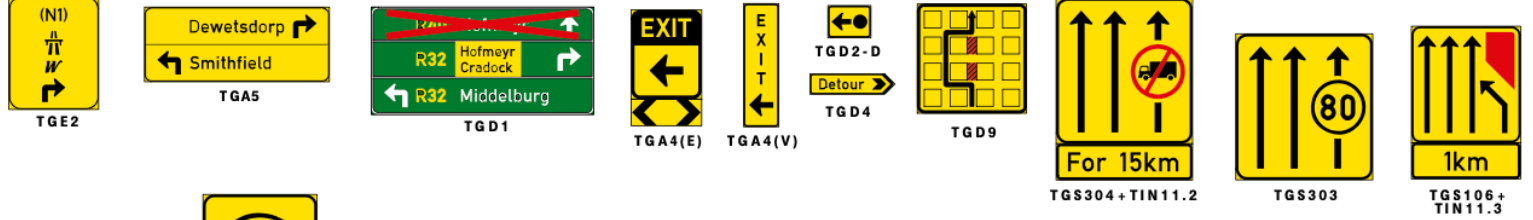

Hazard marker signs

TEMPORARY INFORMATION SIGNS

TEMPORARY GUIDANCE SIGNS

TEMPORARY COMBINATION SIGNS

Contact us:

+27 87 808 8326
info@signsrus.co.za

Sample selection.
This list is not exhaustive