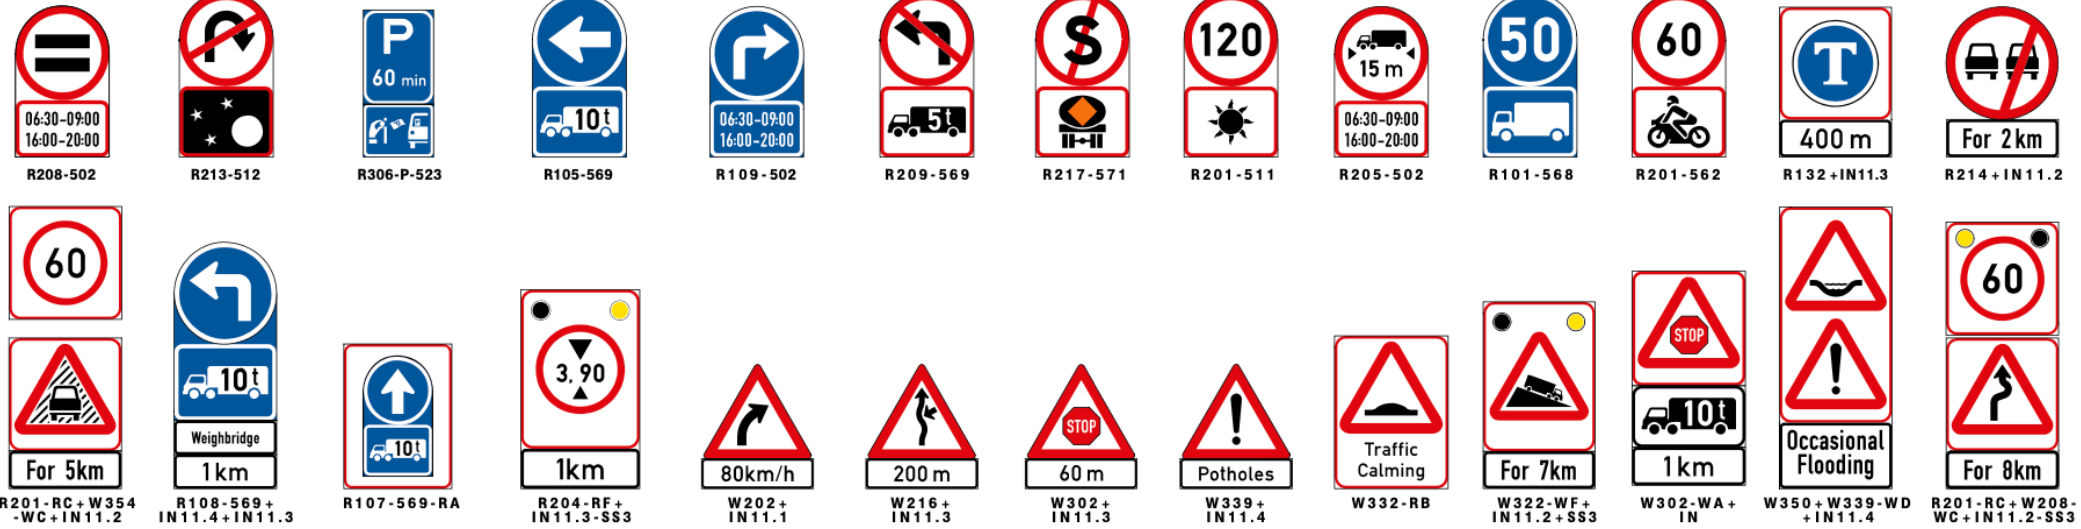

COMBINATION SIGNS

Contact us:

+27 87 808 8326  
[info@signsrus.co.za](mailto:info@signsrus.co.za)

Sample selection.  
 This list is not exhaustive